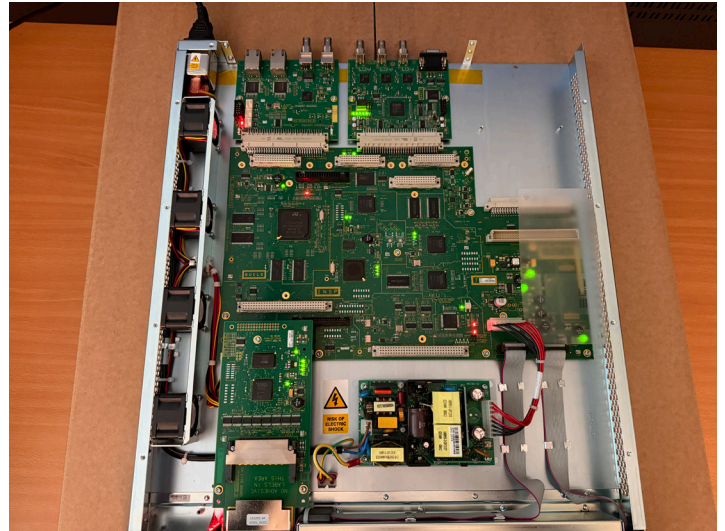

ON-LINE AUCTION

400x MediaKind RX8200 base receiver chassis (2023 / 2024) (boxed & unused)