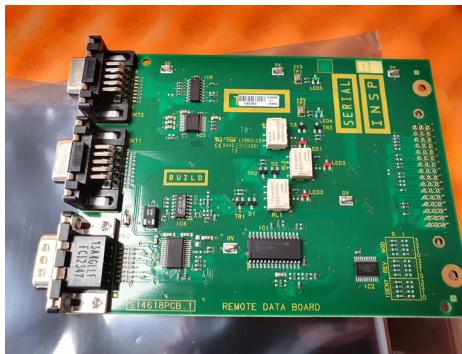

www.ppauctions.com

ON-LINE AUCTION

400x MediaKind RX8200 base receiver chassis (2023 / 2024) (boxed & unused)

180x MK S15141 4 channel DVB S2 demodulator option card for RX8200 (boxed & unused)

75x MK S14618 remote data board option card for RX8200 (boxed & unused)

370x MK S14619 balanced analogue / digital audio option card for the RX8200 (boxed & unused)

45x MK S15196 / S15192 Viper G.703 transceiver option card for AVP (boxed & unused)

3000x cable screw terminal audio for RX8xxx (packaged & unused)

40x Advantech Co Ltd Vega-3310-A0 Rev A1 high performance video processing accelerator card, encoding, decoding & transcoding (2020) (boxed & unused)

70x Deltacast Delta-3G-elp40 V2.0 compact quad channel 3G SDI capture card (packaged & unused)