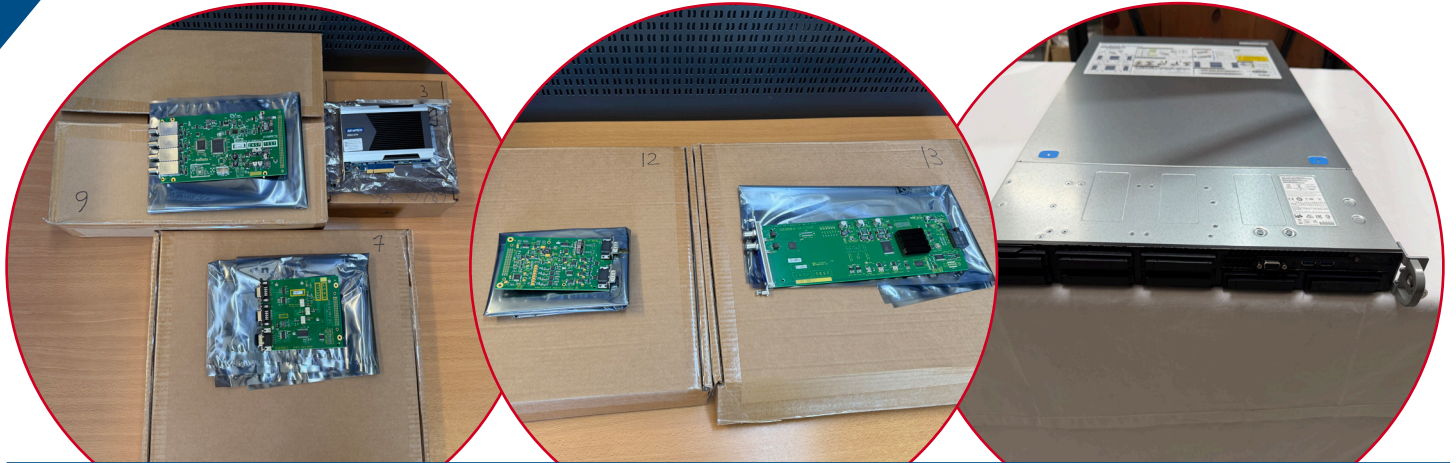

ON-LINE AUCTION SALE

By order of:

MediaKind

MediaKind Systems UK Ltd

As a result of the Supply Chain transformation in 2025, the remaining products are now available for sale by auction.

PHASE 2 AUCTION DATE: FRIDAY 24th APRIL 2026